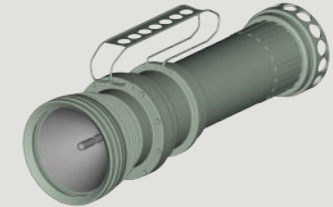

LEMAX® LXL MIL Con