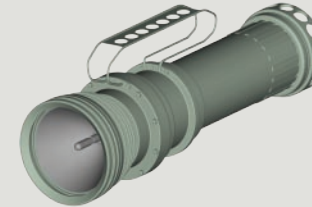

LEMAX® LXL MIL